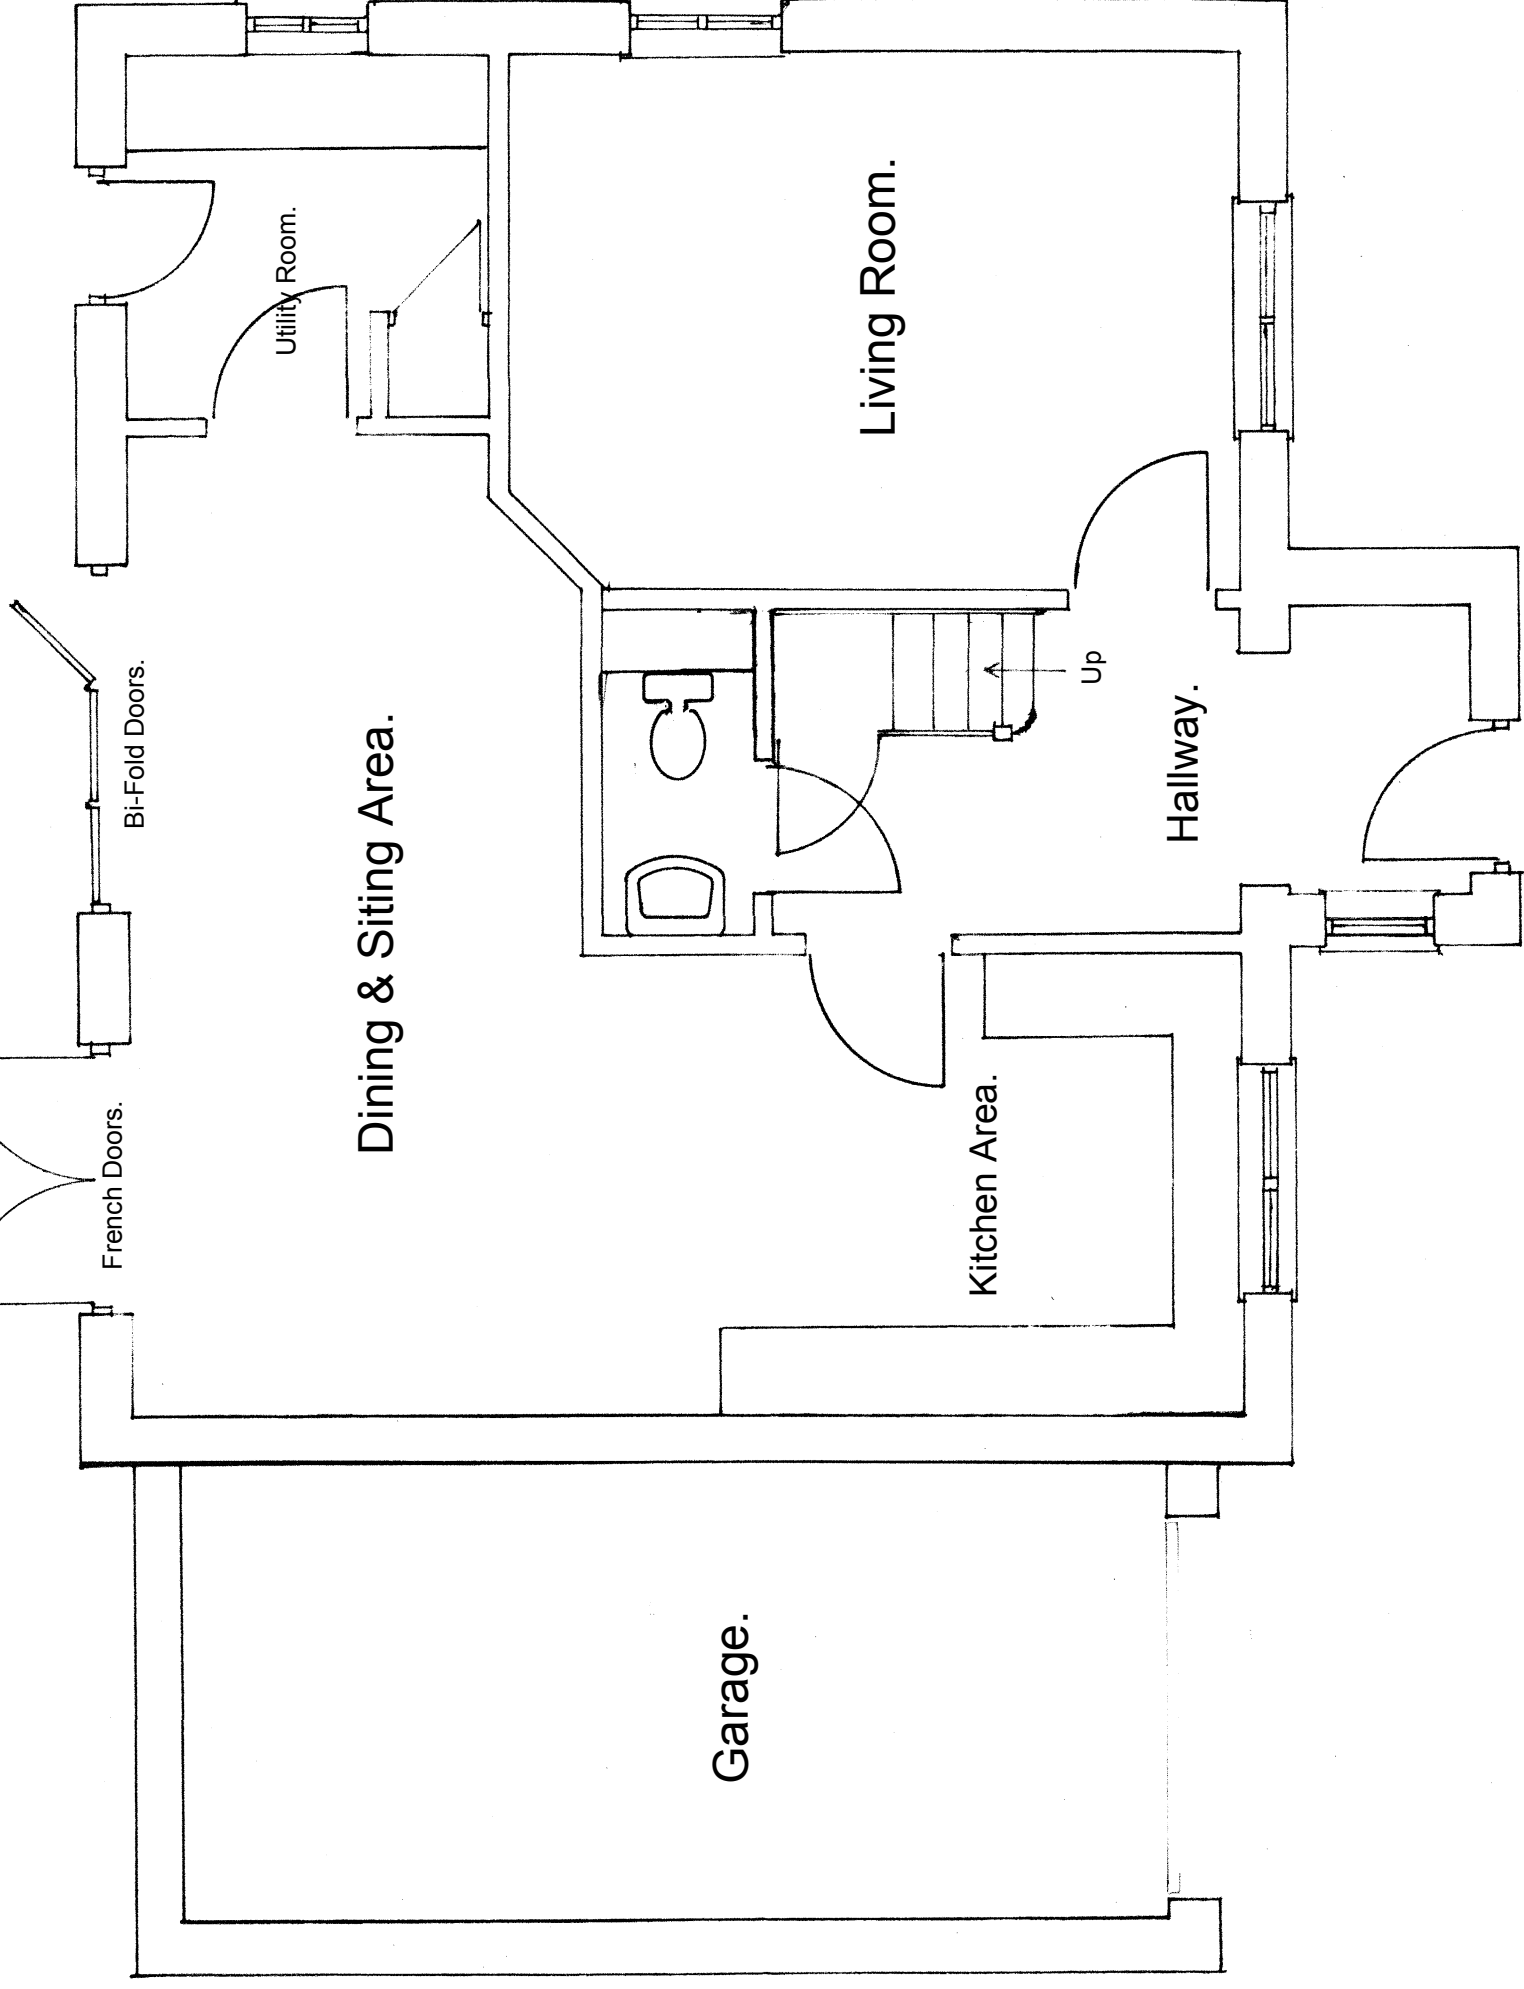

Former Glyn Beudy Farm, Lower Brynamman.

Developer

J & L Todd

Project

Detached 4Bedroom House.

Location

Golwg-Yr-Ynys, Lower
Brynamman.

Title

Ground Floor Layout

Dwg

JL/01/2021

Scale

1:50